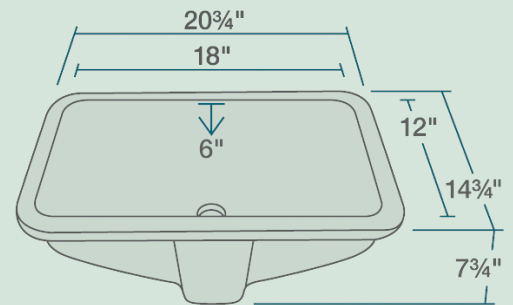

U1913B-SLG Rectangular Sink with Gray SinkLink

Porcelain

Our porcelain sinks are made of true vitreous china and are triple glazed to create the strongest sink you will find. All of our porcelain sinks are covered by a limited lifetime warranty. All undermount sinks come with a cardboard cutout template and mounting hardware. This sink can be mounted under a laminate countertop with the included SinkLink installation piece, creating a sleek look. Offered in white, black or gray, the SinkLink is constructed from thick durable plastic and acts as a secure barrier that keeps the foundation of the laminate countertop dry.

20 3/4" x 14 3/4" x 7 3/4"
 True Vitreous China
 Cardboard Cutout Template Included
 Installation Hardware Included
 Limited Lifetime Warranty
 SinkLink installation piece included

Accessories

*Accessories not included

Available Colors

Features

Undermount Installation	24" Minimum Cabinet Size	True Vitreous China	Cutout Template	Hardware Included	Limited Lifetime Warranty
One Bowl					

UPC: 817299011163