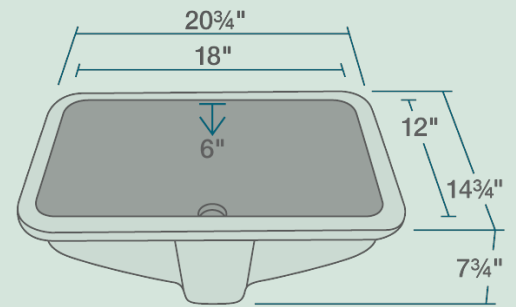

U1913BL-SLBL Rectangular Sink with Black SinkLink

Porcelain

Our porcelain sinks are made of true vitreous china and are triple glazed to create the strongest sink you will find. All of our porcelain sinks are covered by a limited lifetime warranty. All undermount sinks come with a cardboard cutout template and mounting hardware. This sink can be mounted under a laminate countertop with the included SinkLink installation piece, creating a sleek look. Offered in white, black or gray, the SinkLink is constructed from thick durable plastic and acts as a secure barrier that keeps the foundation of the laminate countertop dry.

20 3/4" x 14 3/4" x 7 3/4"
 True Vitreous China
 Cardboard Cutout Template Included
 Installation Hardware Included
 Limited Lifetime Warranty
 SinkLink installation piece included

Accessories

*Accessories not included

Available Colors

Features

Undermount Installation	24" Minimum Cabinet Size	True Vitreous China	Cutout Template	Hardware Included	Limited Lifetime Warranty
One Bowl					

UPC: 841412144094