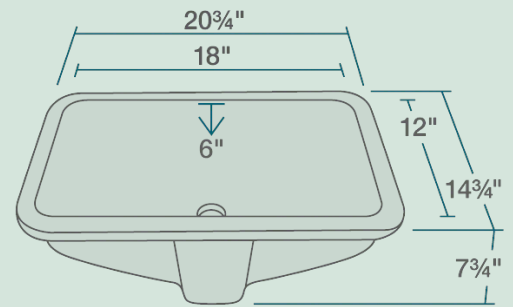

U1913W-SLBL Rectangular Sink with Black SinkLink

Porcelain

Our porcelain sinks are made of true vitreous china and are triple glazed to create the strongest sink you will find. All of our porcelain sinks are covered by a limited lifetime warranty. All undermount sinks come with a cardboard cutout template and mounting hardware. This sink can be mounted under a laminate countertop with the included SinkLink installation piece, creating a sleek look. Offered in white, black or gray, the SinkLink is constructed from thick durable plastic and acts as a secure barrier that keeps the foundation of the laminate countertop dry.

20 3/4" x 14 3/4" x 7 3/4"
 True Vitreous China
 Cardboard Cutout Template Included
 Installation Hardware Included
 Limited Lifetime Warranty
 SinkLink installation piece included

Accessories

*Accessories not included

Available Colors

Features

Undermount Installation	24" Minimum Cabinet Size	True Vitreous China	Cutout Template	Hardware Included	Limited Lifetime Warranty
One Bowl					

UPC: 817299011156