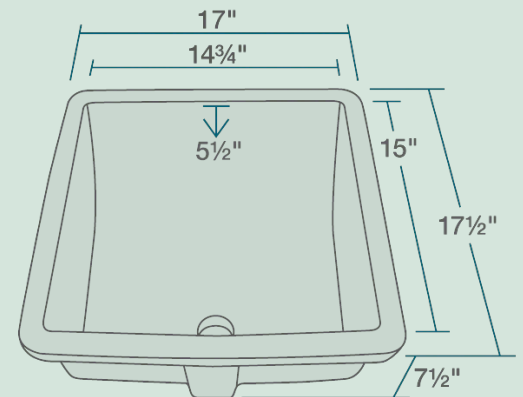

U2230-BISQUE Rectangular Sink

17" x 17 1/2" x 7 1/2"
 True Vitreous China
 Cardboard Cutout Template Included
 Installation Hardware Included
 Limited Lifetime Warranty

Porcelain

Our porcelain sinks are made of true vitreous china and are triple glazed to create the strongest sink you will find. All of our porcelain sinks are covered by a limited lifetime warranty. All undermount sinks come with a cardboard cutout template and mounting hardware.

Accessories

*Accessories not included

Available Colors

Features

Undermount Installation	18" Minimum Cabinet Size	True Vitreous China	Cutout Template	Hardware Included	Limited Lifetime Warranty
One Bowl					