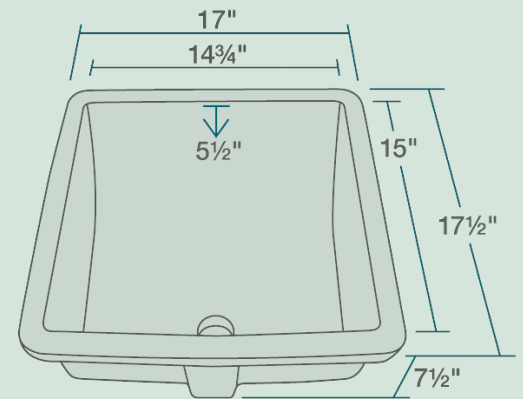

U2230-WHITE Rectangular Sink

17" x 17 1/2" x 7 1/2"
 True Vitreous China
 Cardboard Cutout Template Included
 Installation Hardware Included
 Limited Lifetime Warranty

Porcelain

Our porcelain sinks are made of true vitreous china and are triple glazed to create the strongest sink you will find. All of our porcelain sinks are covered by a limited lifetime warranty. All undermount sinks come with a cardboard cutout template and mounting hardware.

Accessories

*Accessories not included

Available Colors

Features

Undermount Installation	18" Minimum Cabinet Size	True Vitreous China	Cutout Template	Hardware Included	Limited Lifetime Warranty
One Bowl					