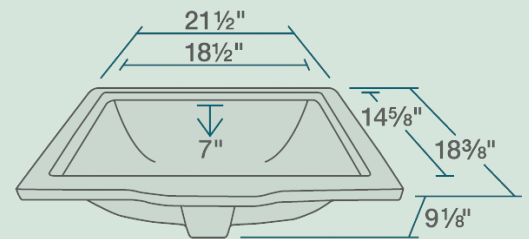

U2450-BISQUE Rectangular Sink

Porcelain

Our porcelain sinks are made of true vitreous china and are triple glazed to create the strongest sink you will find. All of our porcelain sinks are covered by a limited lifetime warranty. All undermount sinks come with a cardboard cutout template and mounting hardware.

21 1/2" x 18 3/8" x 9 1/8"
 True Vitreous China
 Cardboard Cutout Template Included
 Installation Hardware Included
 Limited Lifetime Warranty

Accessories

*Accessories not included

Available Colors

Features

Undermount Installation	24" Minimum Cabinet Size	True Vitreous China	Cutout Template	Hardware Included	Limited Lifetime Warranty
One Bowl					

UPC: 817299011187