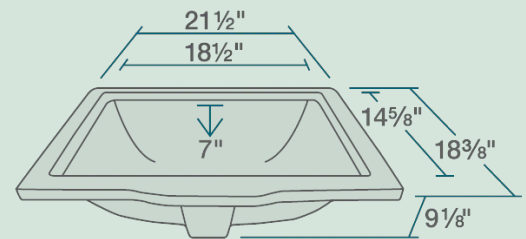

21 1/2" x 18 3/8" x 9 1/8"
 True Vitreous China
 Cardboard Cutout Template Included
 Installation Hardware Included
 Limited Lifetime Warranty

Accessories

*Accessories not included

Available Colors

Features

Undermount Installation	24" Minimum Cabinet Size	True Vitreous China	Cutout Template	Hardware Included	Limited Lifetime Warranty
One Bowl					

UPC: 817299011170