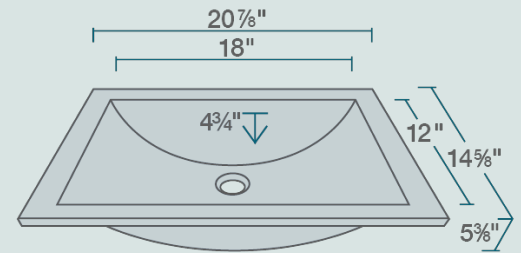

- 20 7/8" x 14 5/8" x 5 3/8"
- Undermount Installation
- 24" Minimum Cabinet Size
- 1/2" Thick Bowl
- Tempered Glass
- Multiple Colors Available
- Cardboard Cutout Template Included
- Installation Hardware Included
- Lifetime Warranty
- Aqua-Colored Glass Throughout
- ADA Compliant