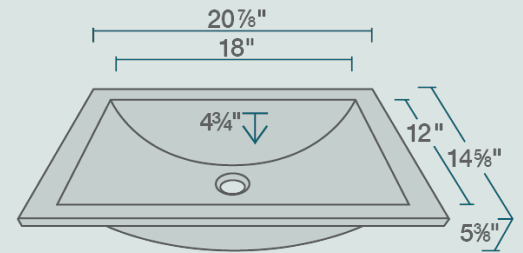

Accessories

- 20 7/8" x 14 5/8" x 5 3/8"
- Undermount Installation
- 24" Minimum Cabinet Size
- 1/2" Thick Bowl
- Tempered Glass
- Multiple Colors Available
- Cardboard Cutout Template Included
- Installation Hardware Included
- Lifetime Warranty
- Black Glass
- ADA Compliant