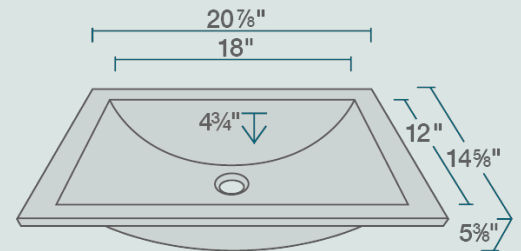

20 7/8" x 14 5/8" x 5 3/8"
 Undermount Installation
 24" Minimum Cabinet Size
 1/2" Thick Bowl
 Tempered Glass
 Multiple Colors Available
 Cardboard Cutout Template Included
 Installation Hardware Included
 Limited Lifetime Warranty
 Coral-Colored Glass Throughout
 ADA Compliant

1/2" Overall Thickness

Accessories

*Accessories not included

Available Colors

Features

Undermount Installation 	24" Minimum Cabinet Size 	1/2" Thick 	Tempered Glass 	Multiple Colors Available 	Cutout Template
Hardware Included 	ADA Compliant 	Limited Lifetime Warranty 	One Bowl 		