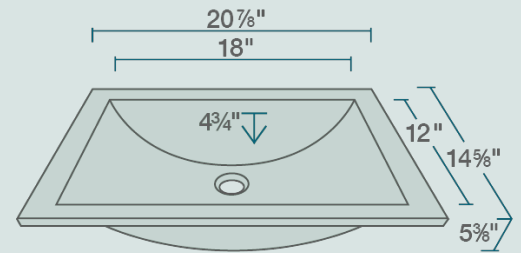

- 20 7/8" x 14 5/8" x 5 3/8"
- Undermount Installation
- 24" Minimum Cabinet Size
- 1/2" Thick Bowl
- Tempered Glass
- Multiple Colors Available
- Cardboard Cutout Template Included
- Installation Hardware Included
- Limited Lifetime Warranty
- Emerald-Colored Glass Throughout
- ADA Compliant

1/2" Overall Thickness

Accessories

*Accessories not included

Available Colors

Features

<p>Undermount Installation</p>	<p>24" Minimum Cabinet Size</p>	<p>1/2" Thick</p>	<p>Tempered Glass</p>	<p>Multiple Colors Available</p>	<p>Cutout Template</p>
<p>Hardware Included</p>	<p>ADA Compliant</p>	<p>Limited Lifetime Warranty</p>	<p>One Bowl</p>		