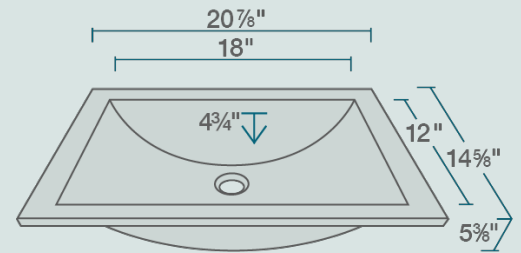

## Accessories

- 20 7/8" x 14 5/8" x 5 3/8"
- Undermount Installation
- 24" Minimum Cabinet Size
- 1/2" Thick Bowl
- Tempered Glass
- Multiple Colors Available
- Cardboard Cutout Template Included
- Installation Hardware Included
- Lifetime Warranty
- Frosted Glass
- ADA Compliant