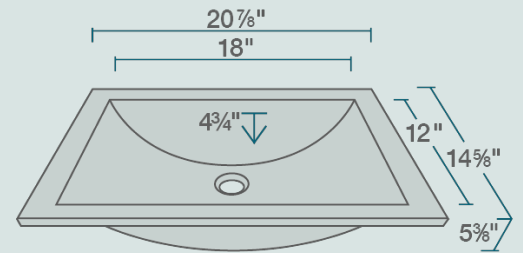

Accessories

- 20 7/8" x 14 5/8" x 5 3/8"
- Undermount Installation
- 24" Minimum Cabinet Size
- 1/2" Thick Bowl
- Tempered Glass
- Multiple Colors Available
- Cardboard Cutout Template Included
- Installation Hardware Included
- Lifetime Warranty
- Taupe-Colored Glass Throughout
- ADA Compliant