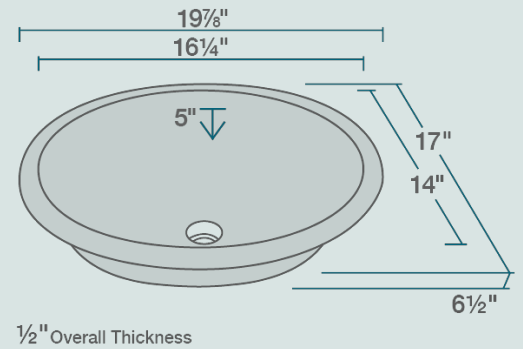

19 7/8" x 17" x 6 1/2"
 Undermount Installation
 21" Minimum Cabinet Size
 Tempered Glass
 Multiple Colors Available
 Cardboard Cutout Template Included
 Installation Hardware Included
 Limited Lifetime Warranty
 Black Glass

Accessories

*Accessories not included

Available Colors

Features

Undermount Installation	21" Minimum Cabinet Size	Tempered Glass	Multiple Colors Available	Cutout Template	Hardware Included
Limited Lifetime Warranty	One Bowl				