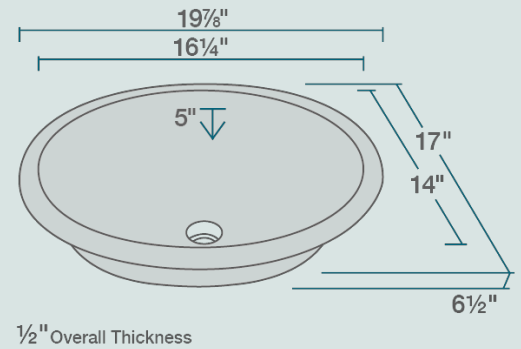

- 19 7/8" x 17" x 6 1/2"
- Undermount Installation
- 21" Minimum Cabinet Size
- Tempered Glass
- Multiple Colors Available
- Cardboard Cutout Template Included
- Installation Hardware Included
- Limited Lifetime Warranty
- Coral-Colored Glass Throughout

Accessories

*Accessories not included

Available Colors

Features

Undermount Installation	21" Minimum Cabinet Size	Tempered Glass	Multiple Colors Available	Cutout Template	Hardware Included
Limited Lifetime Warranty	One Bowl				