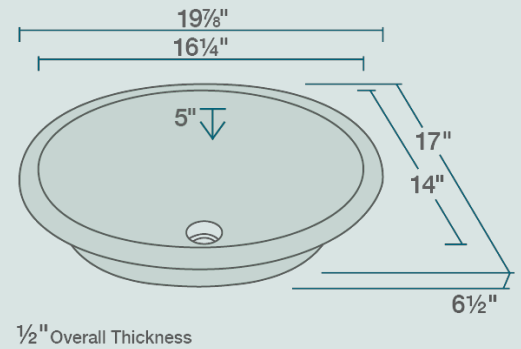

- 19 7/8" x 17" x 6 1/2"
- Undermount Installation
- 21" Minimum Cabinet Size
- Tempered Glass
- Multiple Colors Available
- Cardboard Cutout Template Included
- Installation Hardware Included
- Limited Lifetime Warranty
- Emerald-Colored Glass Throughout
- Frosted Glass

Accessories

*Accessories not included

Available Colors

Features

Undermount Installation	21" Minimum Cabinet Size	Tempered Glass	Multiple Colors Available	Cutout Template	Hardware Included
Limited Lifetime Warranty	One Bowl				