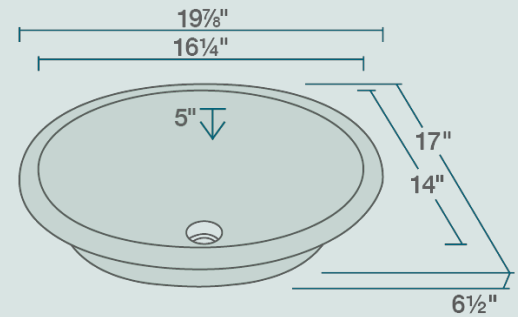

- 19 7/8" x 17" x 6 1/2"
- Undermount Installation
- 21" Minimum Cabinet Size
- Tempered Glass
- Multiple Colors Available
- Cardboard Cutout Template Included
- Installation Hardware Included
- Limited Lifetime Warranty
- Emerald-Colored Glass Throughout
- Frosted Glass

1/2" Overall Thickness

Accessories

*Accessories not included

Available Colors

Features

<p>Undermount Installation</p>	<p>21" Minimum Cabinet Size</p>	<p>Tempered Glass</p>	<p>Multiple Colors Available</p>	<p>Cutout Template</p>	<p>Hardware Included</p>
<p>Limited Lifetime Warranty</p>					