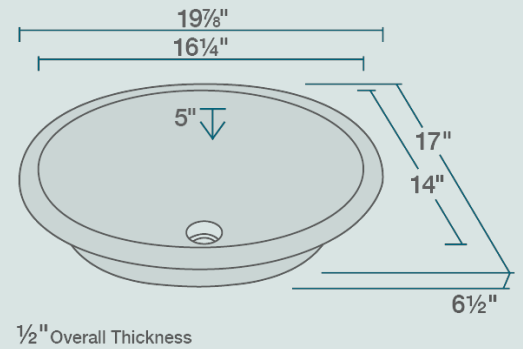

# UGM-FROSTED Undermount Bathroom Sink

19 7/8" x 17" x 6 1/2"  
 Undermount Installation  
 21" Minimum Cabinet Size  
 Tempered Glass  
 Multiple Colors Available  
 Cardboard Cutout Template Included  
 Installation Hardware Included  
 Limited Lifetime Warranty  
 Frosted Glass