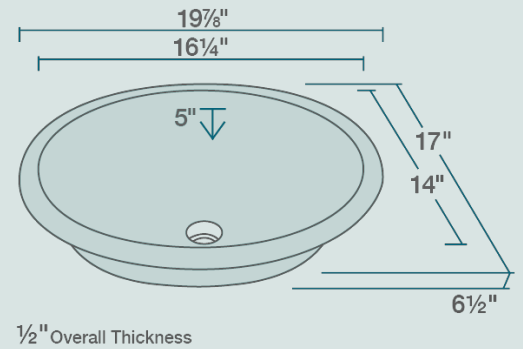

- 19 7/8" x 17" x 6 1/2"
- Undermount Installation
- 21" Minimum Cabinet Size
- Tempered Glass
- Multiple Colors Available
- Cardboard Cutout Template Included
- Installation Hardware Included
- Limited Lifetime Warranty
- Frosted Glass
- Turquoise-Colored Glass Throughout

Accessories

*Accessories not included

Available Colors

Features

Undermount Installation	21" Minimum Cabinet Size	Tempered Glass	Multiple Colors Available	Cutout Template	Hardware Included
Limited Lifetime Warranty	One Bowl				