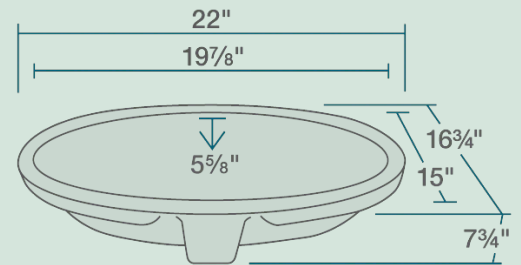

# UPL-BISQUE Bathroom Sink

22" x 16 3/4" x 7 3/4"  
 Undermount Installation  
 24" Minimum Cabinet Size  
 True Vitreous China  
 Multiple Colors Available  
 Cardboard Cutout Template Included  
 Installation Hardware Included  
 cUPC Certified (Uniform Plumbing Code)  
 Limited Lifetime Warranty