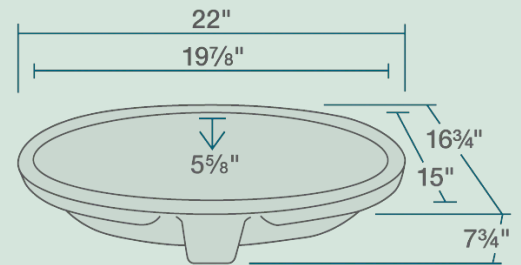

22" x 16 3/4" x 7 3/4"
 Undermount Installation
 24" Minimum Cabinet Size
 True Vitreous China
 Multiple Colors Available
 Cardboard Cutout Template Included
 Installation Hardware Included
 cUPC Certified (Uniform Plumbing Code)
 Limited Lifetime Warranty

Accessories

*Accessories not included

Available Colors

Features

Undermount Installation	24" Minimum Cabinet Size	True Vitreous China	Multiple Colors Available	Cutout Template	Hardware Included
cUPC Certified	Limited Lifetime Warranty	One Bowl			