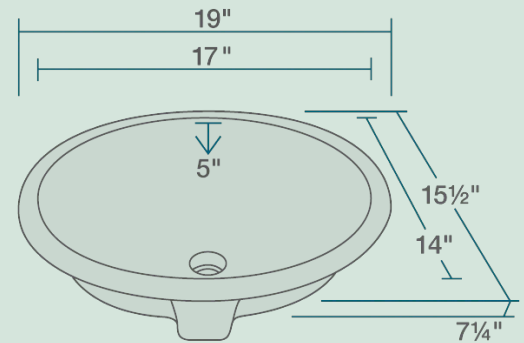

19" x 15 1/2" x 7 1/4"
 Undermount Installation
 21" Minimum Cabinet Size
 True Vitreous China
 Multiple Colors Available
 Cardboard Cutout Template Included
 Installation Hardware Included
 cUPC Certified (Uniform Plumbing Code)
 Limited Lifetime Warranty

Accessories

*Accessories not included

Available Colors

Features

Undermount Installation	21" Minimum Cabinet Size	True Vitreous China	Multiple Colors Available	Cutout Template	Hardware Included
cUPC Certified	Limited Lifetime Warranty	One Bowl			