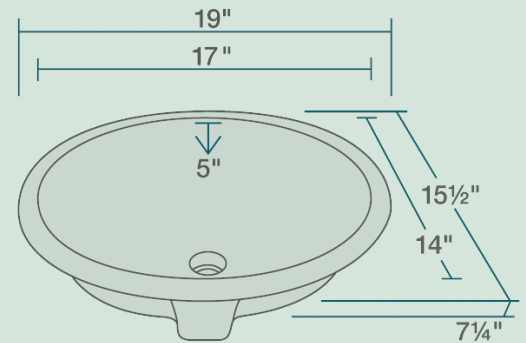

UPM-BISQUE Bathroom Sink

19" x 15 1/2" x 7 1/4"
 Undermount Installation
 21" Minimum Cabinet Size
 True Vitreous China
 Multiple Colors Available
 Cardboard Cutout Template Included
 Installation Hardware Included
 cUPC Certified (Uniform Plumbing Code)
 Limited Lifetime Warranty

Accessories

*Accessories not included

Available Colors

Features

Undermount Installation	21" Minimum Cabinet Size	True Vitreous China	Multiple Colors Available	Cutout Template	Hardware Included
cUPC Certified	Limited Lifetime Warranty	One Bowl			