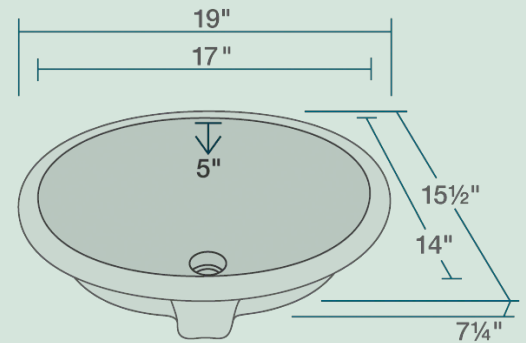

19" x 15 1/2" x 7 1/4"
 Undermount Installation
 21" Minimum Cabinet Size
 True Vitreous China
 Multiple Colors Available
 Cardboard Cutout Template Included
 Installation Hardware Included
 cUPC Certified (Uniform Plumbing Code)
 Limited Lifetime Warranty

Accessories

*Accessories not included

Available Colors

Features

Undermount Installation	21" Minimum Cabinet Size	True Vitreous China	Multiple Colors Available	Cutout Template	Hardware Included
cUPC Certified	Limited Lifetime Warranty	One Bowl			