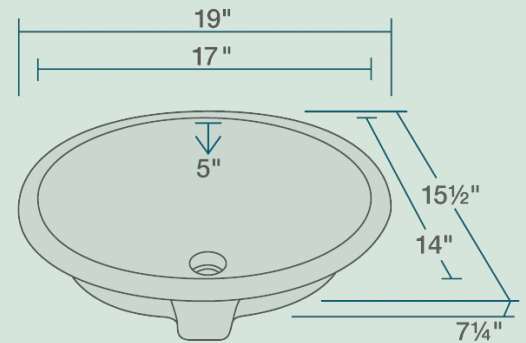

19" x 15 1/2" x 7 1/4"  
 Undermount Installation  
 21" Minimum Cabinet Size  
 True Vitreous China  
 Multiple Colors Available  
 Cardboard Cutout Template Included  
 Installation Hardware Included  
 cUPC Certified (Uniform Plumbing Code)  
 Limited Lifetime Warranty

## Features

Undermount Installation	21" Minimum Cabinet Size	True Vitreous China	Multiple Colors Available	Cutout Template	Hardware Included
cUPC Certified	Limited Lifetime Warranty	One Bowl			

UPC: 817299011071