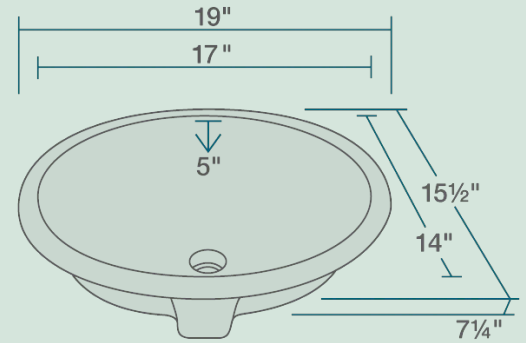

19" x 15 1/2" x 7 1/4"  
 Undermount Installation  
 21" Minimum Cabinet Size  
 True Vitreous China  
 Multiple Colors Available  
 Cardboard Cutout Template Included  
 Installation Hardware Included  
 cUPC Certified (Uniform Plumbing Code)  
 Limited Lifetime Warranty  
 SinkLink installation piece included

### Features

Undermount Installation	21" Minimum Cabinet Size	True Vitreous China	Multiple Colors Available	Cutout Template	Hardware Included
cUPC Certified	Limited Lifetime Warranty	One Bowl			

UPC: 817299011088