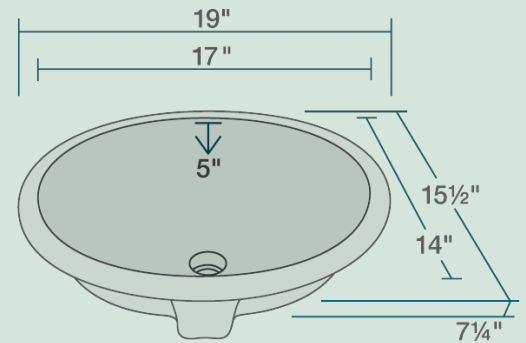

UPMBL-SLBL Bathroom Sink with Black SinkLink

Porcelain

Our porcelain sinks are made of true vitreous china and are triple glazed to create the strongest sink you will find. All of our porcelain sinks are covered by a limited lifetime warranty. All undermount sinks come with a cardboard cutout template and mounting hardware. This sink can be mounted under a laminate countertop with the included SinkLink installation piece, creating a sleek look. Offered in white, black or gray, the SinkLink is constructed from thick durable plastic and acts as a secure barrier that keeps the foundation of the laminate countertop dry.

19" x 15 1/2" x 7 1/4"
 Undermount Installation
 21" Minimum Cabinet Size
 True Vitreous China
 Multiple Colors Available
 Cardboard Cutout Template Included
 Installation Hardware Included
 cUPC Certified (Uniform Plumbing Code)
 Limited Lifetime Warranty
 SinkLink installation piece included

Accessories

*Accessories not included

Available Colors

Features

Undermount Installation	21" Minimum Cabinet Size	True Vitreous China	Multiple Colors Available	Cutout Template	Hardware Included
cUPC Certified	Limited Lifetime Warranty	One Bowl			