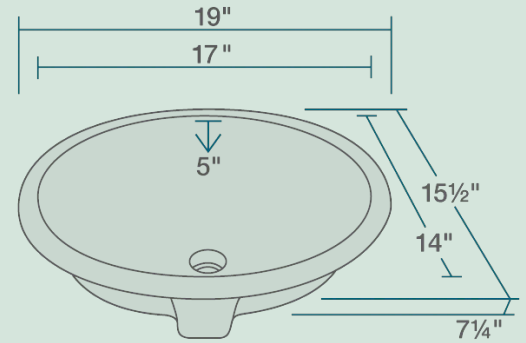

UPMW-SLBL Bathroom Sink with Black SinkLink

Porcelain

Our porcelain sinks are made of true vitreous china and are triple glazed to create the strongest sink you will find. All of our porcelain sinks are covered by a limited lifetime warranty. All undermount sinks come with a cardboard cutout template and mounting hardware. This sink can be mounted under a laminate countertop with the included SinkLink installation piece, creating a sleek look. Offered in white, black or gray, the SinkLink is constructed from thick durable plastic and acts as a secure barrier that keeps the foundation of the laminate countertop dry.

19" x 15 1/2" x 7 1/4"
 Undermount Installation
 21" Minimum Cabinet Size
 True Vitreous China
 Multiple Colors Available
 Cardboard Cutout Template Included
 Installation Hardware Included
 cUPC Certified (Uniform Plumbing Code)
 Limited Lifetime Warranty
 SinkLink installation piece included

Accessories

*Accessories not included

Available Colors

Features

Undermount Installation	21" Minimum Cabinet Size	True Vitreous China	Multiple Colors Available	Cutout Template	Hardware Included
cUPC Certified	Limited Lifetime Warranty	One Bowl			