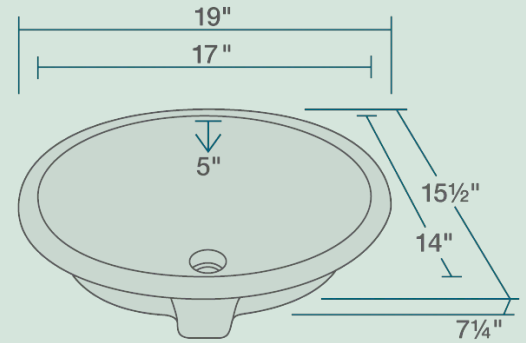

19" x 15 1/2" x 7 1/4"  
 Undermount Installation  
 21" Minimum Cabinet Size  
 True Vitreous China  
 Multiple Colors Available  
 Cardboard Cutout Template Included  
 Installation Hardware Included  
 cUPC Certified (Uniform Plumbing Code)  
 Limited Lifetime Warranty  
 SinkLink installation piece included

### Features

Undermount Installation	21" Minimum Cabinet Size	True Vitreous China	Multiple Colors Available	Cutout Template	Hardware Included
cUPC Certified	Limited Lifetime Warranty	One Bowl			

UPC: 817299011071