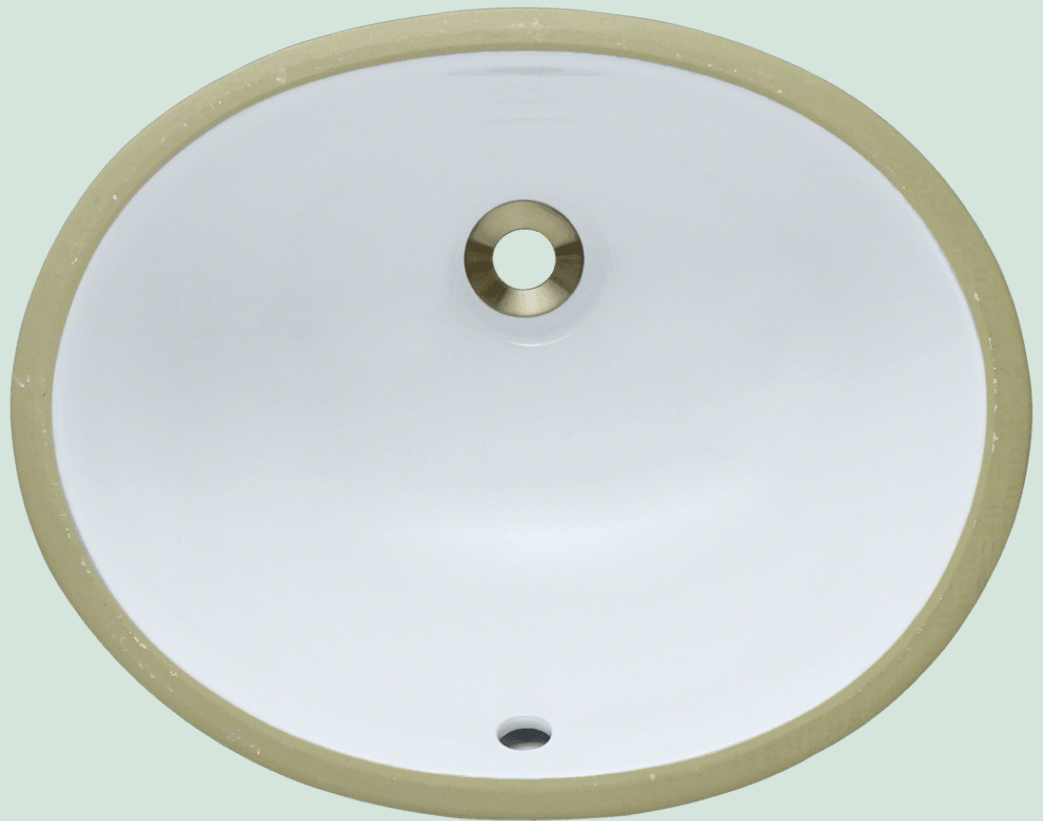

UPS-WHITE Bathroom Sink

Porcelain

Our porcelain sinks are made of true vitreous china and are triple glazed to create the strongest sink you will find. All of our porcelain sinks are covered by a limited lifetime warranty. All undermount sinks come with a cardboard cutout template and mounting hardware.

16 1/2" x 13 1/8" x 7 5/8"
 Undermount Installation
 18" Minimum Cabinet Size
 True Vitreous China
 Multiple Colors Available
 Cardboard Cutout Template Included
 Installation Hardware Included
 cUPC Certified (Uniform Plumbing Code)
 Limited Lifetime Warranty

Accessories

*Accessories not included

Available Colors

Features

Undermount Installation	18" Minimum Cabinet Size	True Vitreous China	Multiple Colors Available	Cutout Template	Hardware Included
cUPC Certified	Limited Lifetime Warranty	One Bowl			