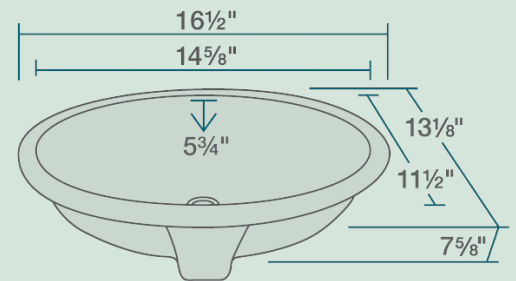

16 1/2" x 13 1/8" x 7 5/8"
 Undermount Installation
 18" Minimum Cabinet Size
 True Vitreous China
 Multiple Colors Available
 Cardboard Cutout Template Included
 Installation Hardware Included
 cUPC Certified (Uniform Plumbing Code)
 Limited Lifetime Warranty

Accessories

*Accessories not included

Available Colors

Features

Undermount Installation	18" Minimum Cabinet Size	True Vitreous China	Multiple Colors Available	Cutout Template	Hardware Included
cUPC Certified	Limited Lifetime Warranty	One Bowl			