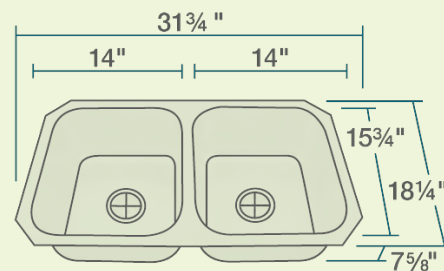

US1022 Double Bowl Sink

Stainless Steel

Stainless Steel is the most popular choice for today's kitchens due to its clean look and durability. The beautiful brushed satin finish helps to hide small scratches that may occur over the lifetime of the sink. Our Stainless Steel sinks are made from high quality 14, 16, 18 or 20 gauge steel. Most models are made of one piece construction that ensures the sturdiest kitchen sink you will find. Our sinks are made from 300-series stainless steel and are guaranteed not to rust or stain. Each sink is fully insulated and has a sound dampening pad. Our stainless steel sinks are backed by a limited lifetime warranty.

- 31 3/4" x 18 1/4" x 7 5/8"
- 18-Gauge Steel
- Certified High-Quality 300 Series Stainless Steel
- Brushed Satin Finish
- Center Drain
- Thick Sound Dampener Rubber Pad
- One-Piece Construction
- Cardboard Cutout Template Included
- Installation Hardware Included
- Limited Lifetime Warranty

Accessories

*Accessories not included

UPC: 817299018032

Features

Undermount Installation 	33" Minimum Cabinet Size 	18 Gauge 	Cold-Rolled Stainless Steel 	Made in the U.S.A. 	Brushed-Satin Finish
Center Drain 3 1/2" 	Sound Dampening 	Cutout Template 	Hardware Included 	Limited Lifetime Warranty 	Two Bowls, Equal