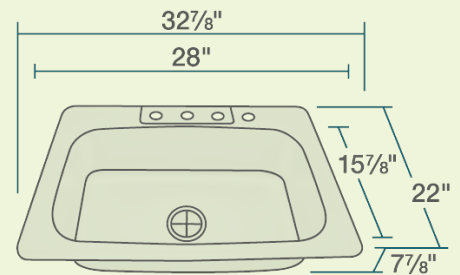

32 7/8" x 22" x 7 7/8"
 Topmount Installation
 Certified High-Quality 300 Series Stainless Steel
 Brushed Satin Finish
 Center Drain
 Thick Sound Dampener Rubber Pad
 Installation Hardware Included
 Limited Lifetime Warranty

Accessories

*Accessories not included

UPC: 819084010139

Features

Topmount Installation 	33" Minimum Cabinet Size 	20 Gauge 	Cold-Rolled Stainless Steel 	Made in the U.S.A. 	Brushed-Satin Finish
Center Drain 3 1/2" 	Sound Dampening 	Hardware Included 	Limited Lifetime Warranty 	One Bowl 	