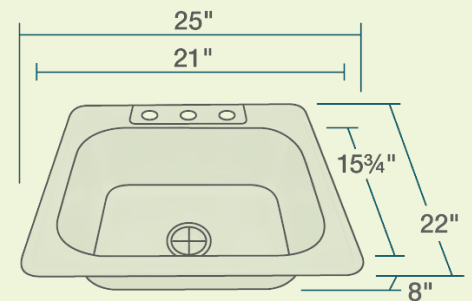

- 25" x 22" x 8"
- Topmount Installation
- Certified High-Quality 300 Series Stainless Steel
- Brushed Satin Finish
- Center Drain
- Thick Sound Dampener Rubber Pad
- One-Piece Construction
- Installation Hardware Included
- Limited Lifetime Warranty

Accessories

*Accessories not included

UPC: 817299018292

Features

Topmount Installation 	27" Minimum Cabinet Size 	20 Gauge 	Cold-Rolled Stainless Steel 	Made in the U.S.A. 	Brushed-Satin Finish
Center Drain 3 1/2" 	Sound Dampening 	Hardware Included 	Limited Lifetime Warranty 	One Bowl 	