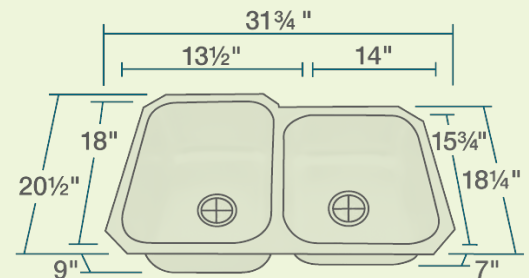

# US1053L Offset Kitchen Sink

- 31 3/4" x 20 1/2" x 9"
- 18-Gauge Steel
- Certified High-Quality 300 Series Stainless Steel
- Brushed Satin Finish
- Center Drain
- Thick Sound Dampener Rubber Pad
- One-Piece Construction
- Cardboard Cutout Template Included
- Installation Hardware Included
- Limited Lifetime Warranty

## Features

Undermount Installation 	33" Minimum Cabinet Size 	18 Gauge 	Cold-Rolled Stainless Steel 	Made in the U.S.A. 	Brushed-Satin Finish 
Center Drain 3 1/2" 	Sound Dampening 	Cutout Template 	Hardware Included 	Limited Lifetime Warranty 	Two Bowls, Offset 