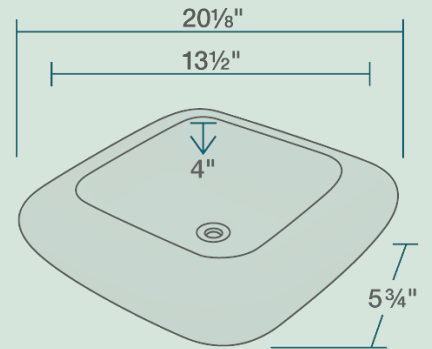

20 1/8" x 20 1/8" x 5 3/4"
 Vessel Installation
 True Vitreous China
 No Hardware Needed
 Limited Lifetime Warranty

Accessories

*Accessories not included

Available Colors

Features

Vessel Installation	21" Minimum Cabinet Size	True Vitreous China	No Hardware Needed	Limited Lifetime Warranty	One Bowl