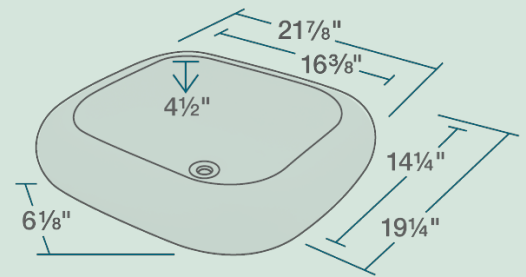

V110-BISQUE Pillow Top Vessel Sink

Porcelain

Our porcelain sinks are made of true vitreous china and are triple glazed to create the strongest sink you will find. All of our porcelain sinks are covered by a limited lifetime warranty. All undermount sinks come with a cardboard cutout template and mounting hardware.

21 7/8" x 19 1/4" x 6 1/8"
 Vessel Installation
 True Vitreous China
 No Hardware Needed
 Limited Lifetime Warranty

Accessories

*Accessories not included

Available Colors

Features

Vessel Installation	21" Minimum Cabinet Size	True Vitreous China	No Hardware Needed	Limited Lifetime Warranty	One Bowl