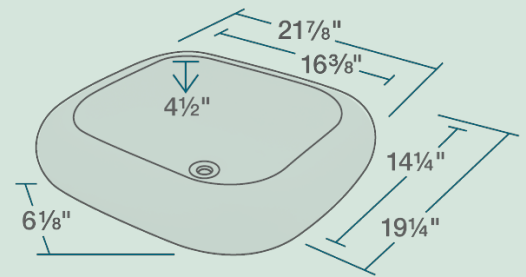

# V110-WHITE Vessel Sink

21 7/8" x 19 1/4" x 6 1/8"  
 Vessel Installation  
 True Vitreous China  
 No Hardware Needed  
 Limited Lifetime Warranty