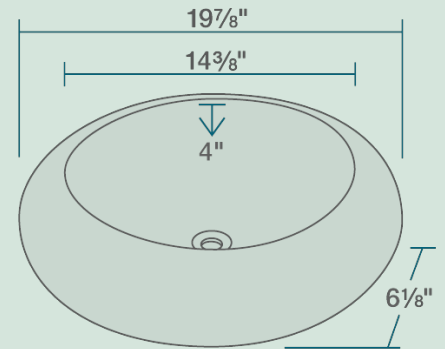

19 7/8" x 19 7/8" x 6 1/8"
Vessel Installation
True Vitreous China
No Hardware Needed
Lifetime Warranty

Accessories

*Accessories not included

Available Colors

Features

<p>Vessel Installation</p> 	<p>21" Minimum Cabinet Size</p> 	<p>True Vitreous China</p> <p>TVC</p>	<p>No Hardware Needed</p> 	<p>Limited Lifetime Warranty</p> <p>LLW</p>	