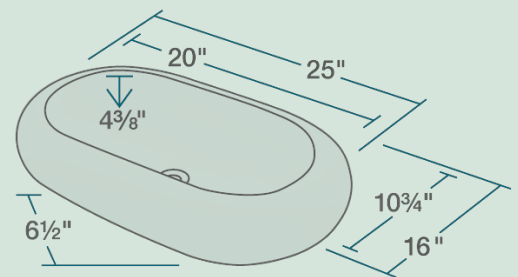

V130-BISQUE Pillow Top Vessel Sink

Porcelain

Our porcelain sinks are made of true vitreous china and are triple glazed to create the strongest sink you will find. All of our porcelain sinks are covered by a limited lifetime warranty. All undermount sinks come with a cardboard cutout template and mounting hardware.

25" x 16" x 6 1/2"
 Vessel Installation
 True Vitreous China
 No Hardware Needed
 Limited Lifetime Warranty

Accessories

*Accessories not included

Available Colors

Features

Vessel Installation	27" Minimum Cabinet Size	True Vitreous China	No Hardware Needed	Limited Lifetime Warranty	One Bowl