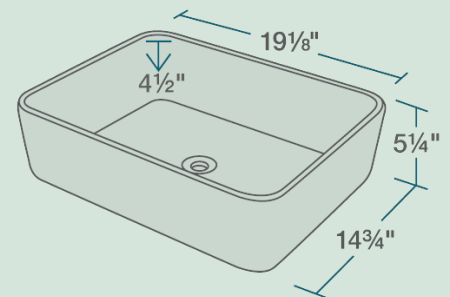

19 1/8" x 14 3/4" x 5 1/4"
 Vessel Installation
 True Vitreous China
 No Hardware Needed
 Limited Lifetime Warranty

Accessories

*Accessories not included

Available Colors

Features

Vessel Installation	21" Minimum Cabinet Size	True Vitreous China	No Hardware Needed	Limited Lifetime Warranty	One Bowl