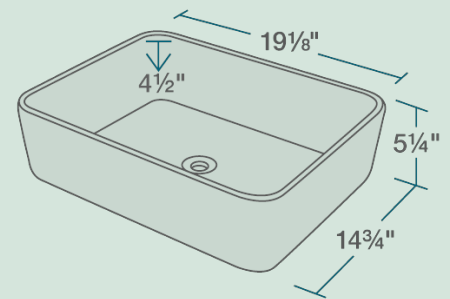

19 1/8" x 14 3/4" x 5 1/4"
 Vessel Installation
 True Vitreous China
 No Hardware Needed
 Limited Lifetime Warranty

Accessories

*Accessories not included

Available Colors

Features

Vessel Installation	21" Minimum Cabinet Size	True Vitreous China	No Hardware Needed	Limited Lifetime Warranty	One Bowl