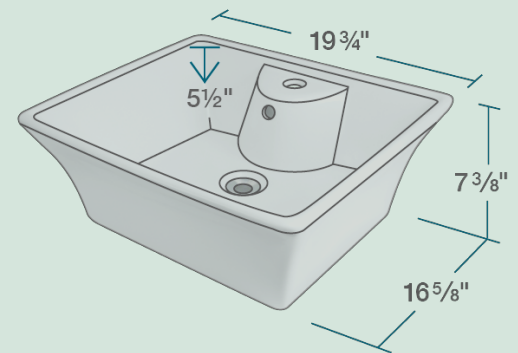

V150-BISQUE Vessel Sink

Porcelain

Our porcelain sinks are made of true vitreous china and are triple glazed to create the strongest sink you will find. All of our porcelain sinks are covered by a limited lifetime warranty. All undermount sinks come with a cardboard cutout template and mounting hardware.

19 3/4" x 16 5/8" x 7 3/8"
 Vessel Installation
 True Vitreous China
 No Hardware Needed
 Limited Lifetime Warranty

Accessories

*Accessories not included

Available Colors

Features

Vessel Installation	21" Minimum Cabinet Size	True Vitreous China	No Hardware Needed	Limited Lifetime Warranty	One Bowl