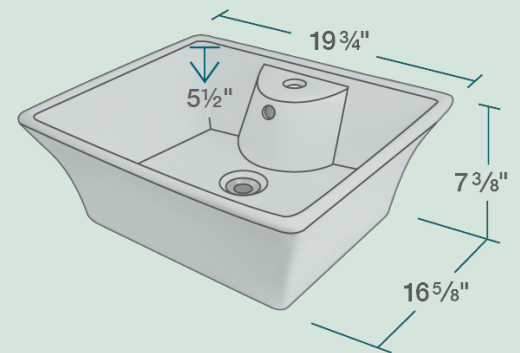

V150-WHITE Vessel Sink

Porcelain

Our porcelain sinks are made of true vitreous china and are triple glazed to create the strongest sink you will find. All of our porcelain sinks are covered by a limited lifetime warranty. All undermount sinks come with a cardboard cutout template and mounting hardware.

19 3/4" x 16 5/8" x 7 3/8"
 Vessel Installation
 True Vitreous China
 No Hardware Needed
 Limited Lifetime Warranty

Accessories

*Accessories not included

Available Colors

Features

Vessel Installation	21" Minimum Cabinet Size	True Vitreous China	No Hardware Needed	Limited Lifetime Warranty	One Bowl