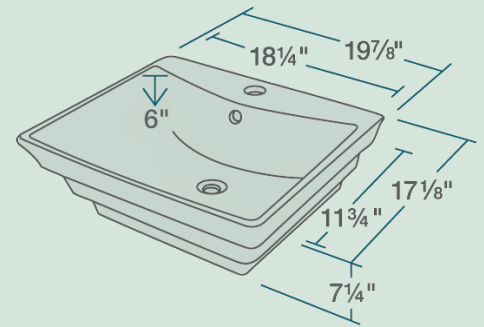

19 7/8" x 17 1/8" x 7 1/4"  
 Vessel Installation  
 True Vitreous China  
 No Hardware Needed  
 Limited Lifetime Warranty