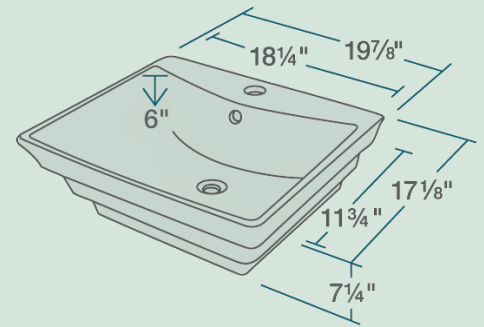

V160-WHITE Vessel Sink

Porcelain

Our porcelain sinks are made of true vitreous china and are triple glazed to create the strongest sink you will find. All of our porcelain sinks are covered by a limited lifetime warranty. All undermount sinks come with a cardboard cutout template and mounting hardware.

19 7/8" x 17 1/8" x 7 1/4"
 Vessel Installation
 True Vitreous China
 No Hardware Needed
 Limited Lifetime Warranty

Accessories

*Accessories not included

Available Colors

Features

Vessel Installation	21" Minimum Cabinet Size	True Vitreous China	No Hardware Needed	Limited Lifetime Warranty	One Bowl