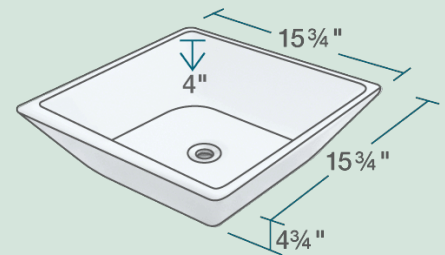

V170-BISQUE Vessel Sink

Porcelain

Our porcelain sinks are made of true vitreous china and are triple glazed to create the strongest sink you will find. All of our porcelain sinks are covered by a limited lifetime warranty. All undermount sinks come with a cardboard cutout template and mounting hardware.

15 3/4" x 15 3/4" x 4 3/4"
 Vessel Installation
 True Vitreous China
 No Hardware Needed
 Limited Lifetime Warranty

Accessories

*Accessories not included

Available Colors

Features

| Vessel Installation | 18" Minimum Cabinet Size | True Vitreous China | No Hardware Needed | Limited Lifetime Warranty | One Bowl |
|---------------------|--------------------------|---------------------|--------------------|---------------------------|----------|
| | | | | | |
| | | | | | |