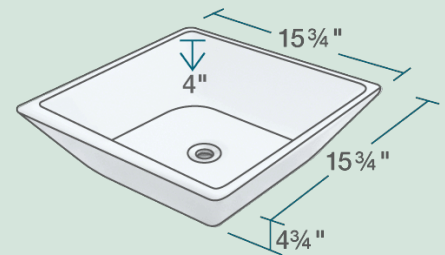

V170-WHITE Vessel Sink

Porcelain

Our porcelain sinks are made of true vitreous china and are triple glazed to create the strongest sink you will find. All of our porcelain sinks are covered by a limited lifetime warranty. All undermount sinks come with a cardboard cutout template and mounting hardware.

15 3/4" x 15 3/4" x 4 3/4"
 Vessel Installation
 True Vitreous China
 No Hardware Needed
 Limited Lifetime Warranty

Accessories

*Accessories not included

Available Colors

Features

Vessel Installation	18" Minimum Cabinet Size	True Vitreous China	No Hardware Needed	Limited Lifetime Warranty	One Bowl