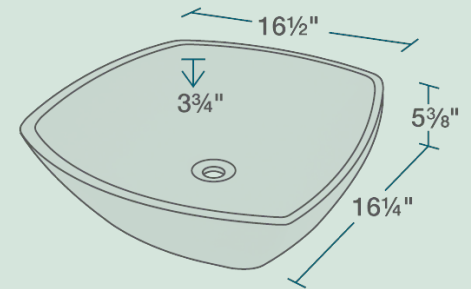

V1802-BISQUE Vessel Sink

Porcelain

Our porcelain sinks are made of true vitreous china and are triple glazed to create the strongest sink you will find. All of our porcelain sinks are covered by a limited lifetime warranty. All undermount sinks come with a cardboard cutout template and mounting hardware.

16 1/2" x 16 1/4" x 5 3/8"
 Vessel Installation
 True Vitreous China
 No Hardware Needed
 Limited Lifetime Warranty

Accessories

*Accessories not included

Available Colors

Features

Vessel Installation	18" Minimum Cabinet Size	True Vitreous China	No Hardware Needed	Limited Lifetime Warranty	One Bowl