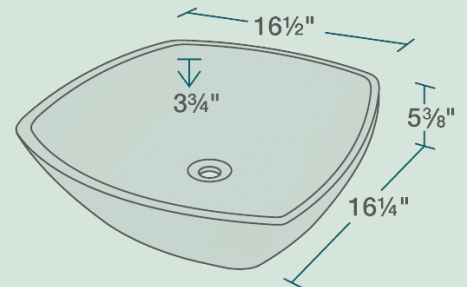

# V1802-WHITE Vessel Sink

16 1/2" x 16 1/4" x 5 3/8"  
Vessel Installation  
True Vitreous China  
No Hardware Needed  
Limited Lifetime Warranty

## Features

<p>Vessel Installation</p> 	<p>18" Minimum Cabinet Size</p> 	<p>True Vitreous China</p> <p>TVC</p>	<p>No Hardware Needed</p> 	<p>Limited Lifetime Warranty</p> <p>LLW</p>	

UPC: 810971027711