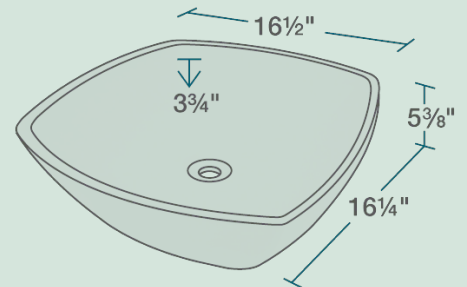

V1802-WHITE Vessel Sink

Porcelain

Our porcelain sinks are made of true vitreous china and are triple glazed to create the strongest sink you will find. All of our porcelain sinks are covered by a limited lifetime warranty. All undermount sinks come with a cardboard cutout template and mounting hardware.

16 1/2" x 16 1/4" x 5 3/8"
 Vessel Installation
 True Vitreous China
 No Hardware Needed
 Limited Lifetime Warranty

Accessories

*Accessories not included

Available Colors

Features

Vessel Installation	18" Minimum Cabinet Size	True Vitreous China	No Hardware Needed	Limited Lifetime Warranty	One Bowl