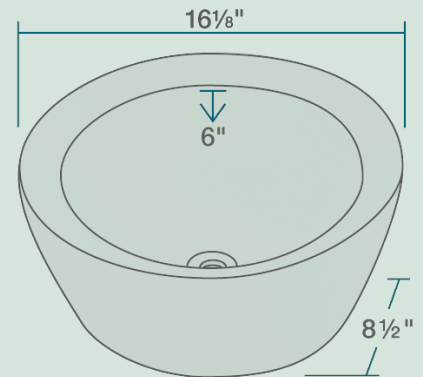

V190-BISQUE Vessel Sink

16 1/8" x 16 1/8" x 8 1/2"
 Vessel Installation
 True Vitreous China
 No Hardware Needed
 Limited Lifetime Warranty

Porcelain

Our porcelain sinks are made of true vitreous china and are triple glazed to create the strongest sink you will find. All of our porcelain sinks are covered by a limited lifetime warranty. All undermount sinks come with a cardboard cutout template and mounting hardware.

Accessories

*Accessories not included

Available Colors

Features

<p>Vessel Installation</p> 	<p>18" Minimum Cabinet Size</p> 	<p>True Vitreous China</p> <p>TVC</p>	<p>No Hardware Needed</p> 	<p>Limited Lifetime Warranty</p> <p>LLW</p>	