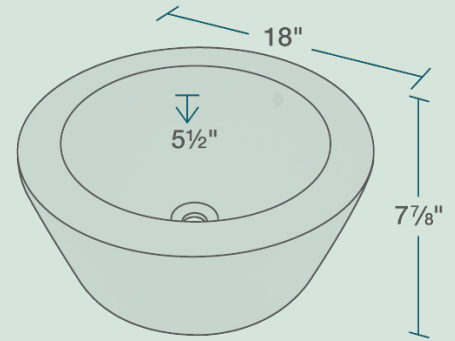

V1902-WHITE Vessel Sink

18" x 18" x 7 7/8"
Vessel Installation
True Vitreous China
No Hardware Needed
Lifetime Warranty

Porcelain

Our porcelain sinks are made of true vitreous china and are triple glazed to create the strongest sink you will find. All of our porcelain sinks are covered by a limited lifetime warranty. All undermount sinks come with a cardboard cutout template and mounting hardware.

Accessories

*Accessories not included

Available Colors

Features

<p>Vessel Installation</p> 	<p>18" Minimum Cabinet Size</p> 	<p>True Vitreous China</p> <p>TVC</p>	<p>No Hardware Needed</p> 	<p>Limited Lifetime Warranty</p> <p>LLW</p>	