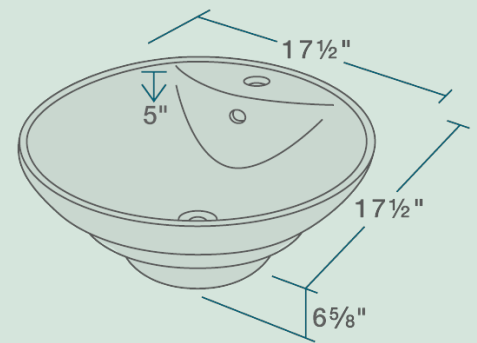

V2003-BISQUE Vessel Sink

Porcelain

Our porcelain sinks are made of true vitreous china and are triple glazed to create the strongest sink you will find. All of our porcelain sinks are covered by a limited lifetime warranty. All undermount sinks come with a cardboard cutout template and mounting hardware.

17 1/2" x 17 1/2" x 6 5/8"
 Vessel Installation
 True Vitreous China
 No Hardware Needed
 Limited Lifetime Warranty

Accessories

*Accessories not included

UPC: 841412126922

Features

Vessel Installation	21" Minimum Cabinet Size	True Vitreous China	No Hardware Needed	Limited Lifetime Warranty	One Bowl