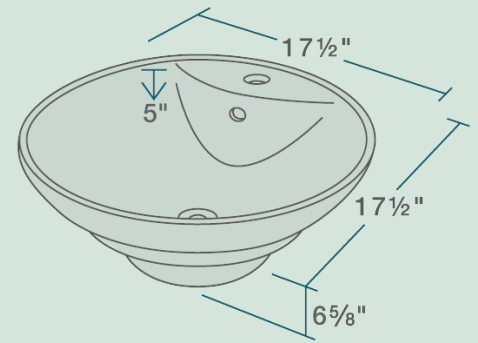

V2003-BISQUE Vessel Sink

Porcelain

Our porcelain sinks are made of true vitreous china and are triple glazed to create the strongest sink you will find. All of our porcelain sinks are covered by a limited lifetime warranty. All undermount sinks come with a cardboard cutout template and mounting hardware.

17 1/2" x 17 1/2" x 6 5/8"
 Vessel Installation
 True Vitreous China
 No Hardware Needed
 Limited Lifetime Warranty

Accessories

*Accessories not included

UPC: 841412126922

Features

Vessel Installation	21" Minimum Cabinet Size	True Vitreous China	No Hardware Needed	Limited Lifetime Warranty	One Bowl