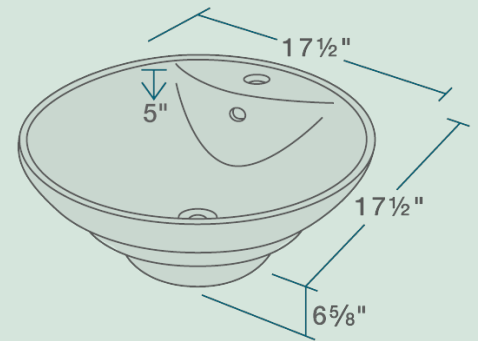

V2003-WHITE Vessel Sink

Porcelain

Our porcelain sinks are made of true vitreous china and are triple glazed to create the strongest sink you will find. All of our porcelain sinks are covered by a limited lifetime warranty. All undermount sinks come with a cardboard cutout template and mounting hardware.

17 1/2" x 17 1/2" x 6 5/8"
 Vessel Installation
 True Vitreous China
 No Hardware Needed
 Limited Lifetime Warranty

Accessories

*Accessories not included

UPC: 841412126939

Features

Vessel Installation	21" Minimum Cabinet Size	True Vitreous China	No Hardware Needed	Limited Lifetime Warranty	One Bowl